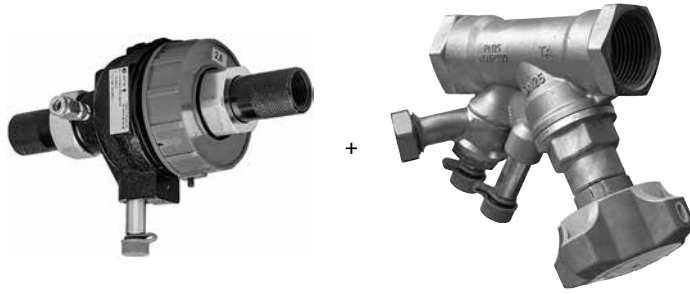

Price List Addendum

EFFECTIVE December 20, 2019

Pressure Reducing Kits

TA Series 793 Differential Pressure Control Valve & TA Series 787H Balancing Valve with Drain Kit

PRESSURE REDUCING KIT

Refer to publication 08.29 (TA Series 793) or publication 08.16 (TA Series 787H)

TA SERIES 793 DIFFERENTIAL PRESSURE CONTROL VALVE & TA SERIES 787H BALANCING VALVE WITH DRAIN KIT

Nominal Size inches	Victaulic Part Code	List Price
1/2	K004793CBV	\$718.00
3/4	K006793CBV	735.50
1	K010793CBV	784.00
1 1/4	K012793CBV	1029.50
1 1/2	K014793CBV	1178.00
2	K020793CBV	1470.50

NOTE: Items listed in shaded areas are non-cancellable and non-returnable.

Pressure Reducing Kits

TA Series 7DA Compact Differential Pressure Valve & TA Series 787H Balancing Valve with Drain Kit

PRESSURE REDUCING KIT