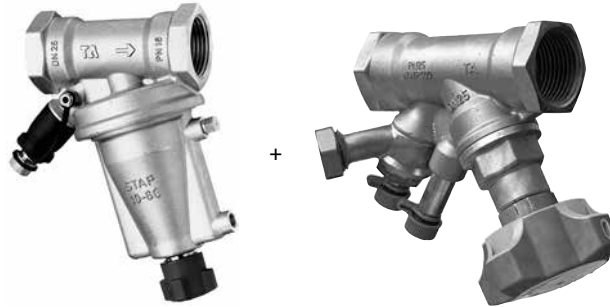

Price List Addendum

EFFECTIVE December 20, 2019

Pressure Reducing Kits

TA Series 793 Differential Pressure Control Valve & TA Series 787H Balancing Valve with Drain Kit

PRESSURE REDUCING KIT

Refer to publication 08.29 (TA Series 793) or publication 08.16 (TA Series 787H)

TA SERIES 793 DIFFERENTIAL PRESSURE CONTROL VALVE & TA SERIES 787H BALANCING VALVE WITH DRAIN KIT

Nominal Size inches	Victaulic Part Code	List Price
1/2	K004793CBV	\$718.00
3/4	K006793CBV	735.50
1	K010793CBV	784.00
1 1/4	K012793CBV	1029.50
1 1/2	K014793CBV	1178.00
2	K020793CBV	1470.50

NOTE: Items listed in shaded areas are non-cancellable and non-returnable.

Pressure Reducing Kits

TA Series 7DA Compact Differential Pressure Valve & TA Series 787H Balancing Valve with Drain Kit

PRESSURE REDUCING KIT